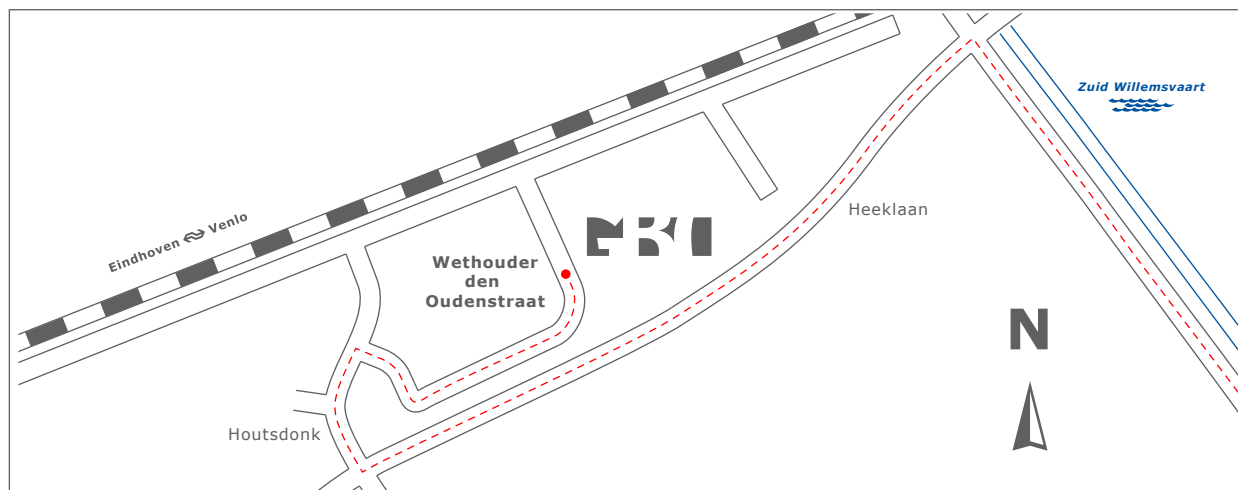

Coming from the **A67** take the **N266** towards Helmond

Continue along the **N266** until you'll see the **level crossing**

Turn left before the level crossing Geldrop/Mierlo **Heeklaan**

Then two times the first to the right, you're now at the **Wethouder den Oudenstraat**

Our office is located at nr. **6**

GBO Design - Engineering
Wethouder den Oudenstraat 6
Postbus 838
5700 AV Helmond

T +31(0) 492 599555
F +31(0) 492 599518
E info@gbo.nl
W www.gbo.nl