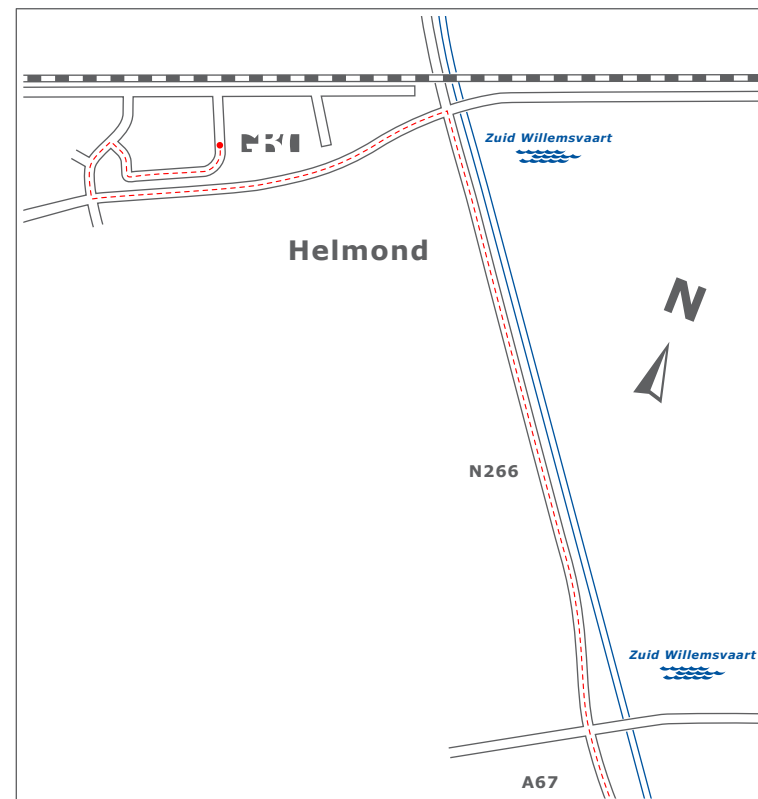

Coming from the **A67** take the **N266** towards Helmond

Continue along the **N266** until you'll see the **level crossing**

Turn left before the level crossing Geldrop/Mierlo **Heeklaan**

Then two times the first to the right, you're now at the **Wethouder den Oudenstraat**

Our office is located at nr. **6**

GBO Design - Engineering
Wethouder den Oudenstraat 6
Postbus 838
5700 AV Helmond

T +31(0) 492 599555
F +31(0) 492 599518
E info@gbo.nl
W www.gbo.nl